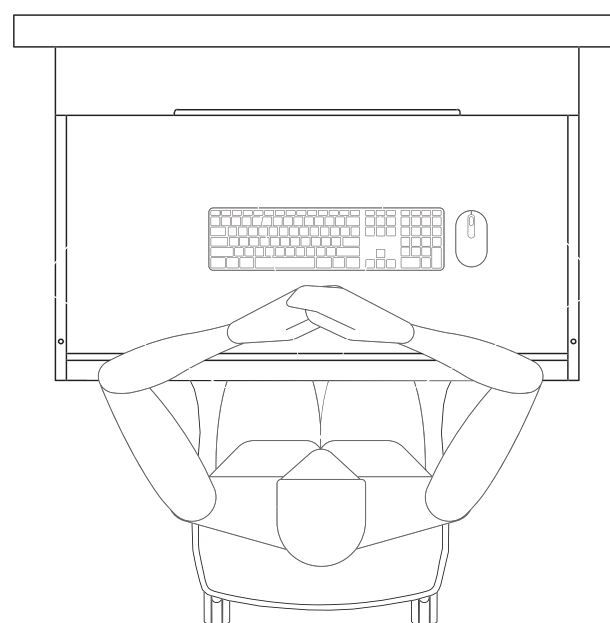

# ERGONOMICS

BEAKTOR's design reflects the ergonomic principles that counteract physical static-postural and visual stress, promoting comfort and preventing visual fatigue and musculoskeletal disorders.

Anthropometrically, the size, shape, and adjustability are reflected in BEAKTOR's work surface and control panel. These allow the user to place all desktop items and workstation components within optimal reach, making it easier to adopt ergonomic postures and comfort angles for the various parts of the body.

The edge of the work surface allows the wrist to stay in a neutral position.

BEAKTOR's vertical design favours acoustic, thermal and light comfort by incorporating perforated cork board and direct or diffuse lighting with a high colour rendering index (CRI>90).