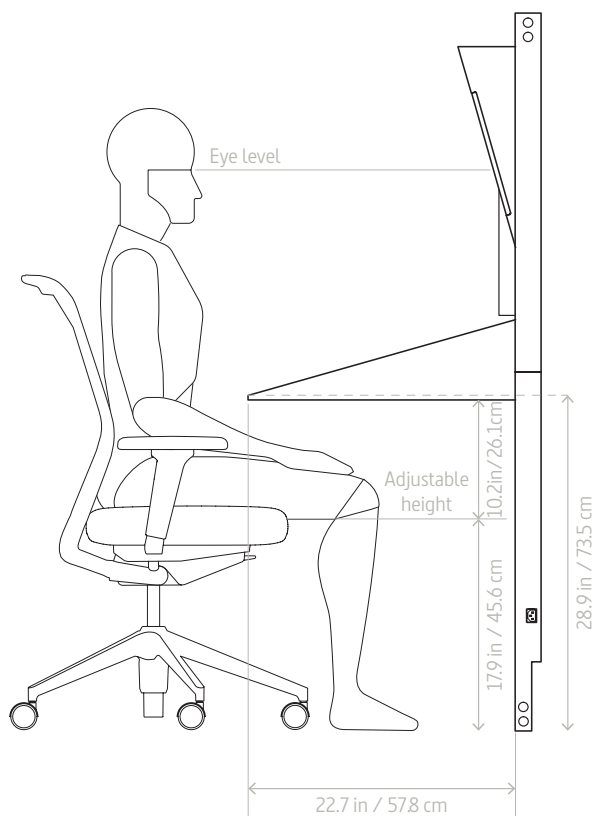

# ERGONOMICS

BEAKTOR's design reflects the ergonomic principles that counteract physical static-postural and visual stress, promoting comfort and preventing visual fatigue and musculoskeletal disorders.

Anthropometrically, the size, shape, and adjustability are reflected in BEAKTOR's work surface and control panel. These allow the user to place all desktop items and workstation components within optimal reach, making it easier to adopt ergonomic postures and comfort angles for the various parts of the body.

The edge of the work surface allows the wrist to stay in a neutral position.

BEAKTOR's vertical design favours acoustic, thermal and light comfort by incorporating perforated cork board and direct or diffuse lighting with a high colour rendering index (CRI>90).

To combat eye strain, BEAKTOR sets an 'eye-to-screen' distance of around 23 in/60 cm and an optimal field of vision in both the vertical and horizontal planes.