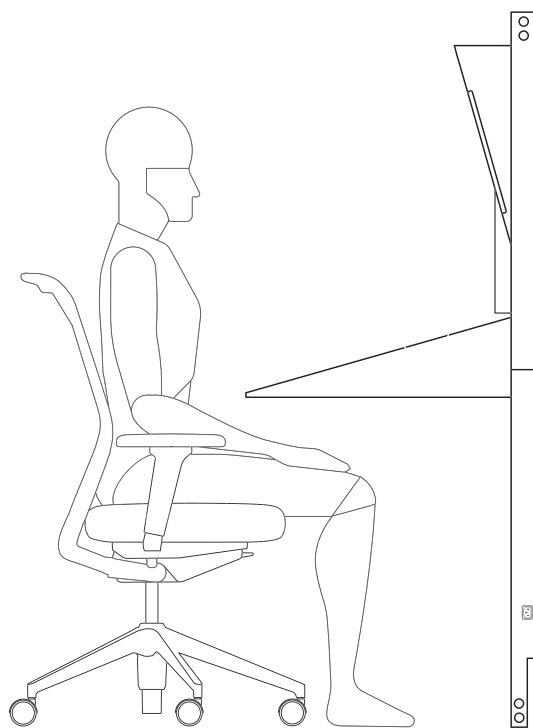

# ERGONOMICS

BEAKTOR's design reflects the ergonomic principles that counteract physical static-postural and visual stress, promoting comfort and preventing visual fatigue and musculoskeletal disorders.

Anthropometrically, the size, shape, and adjustability are reflected in BEAKTOR's work surface and control panel. These allow the user to place all desktop items and workstation components within optimal reach, making it easier to adopt ergonomic postures and comfort angles for the various parts of the body.

The edge of the work surface allows the wrist to stay in a neutral position.

BEAKTOR's vertical design favours acoustic, thermal and light comfort by incorporating perforated cork board and direct or diffuse lighting with a high colour rendering index (CRI>90).