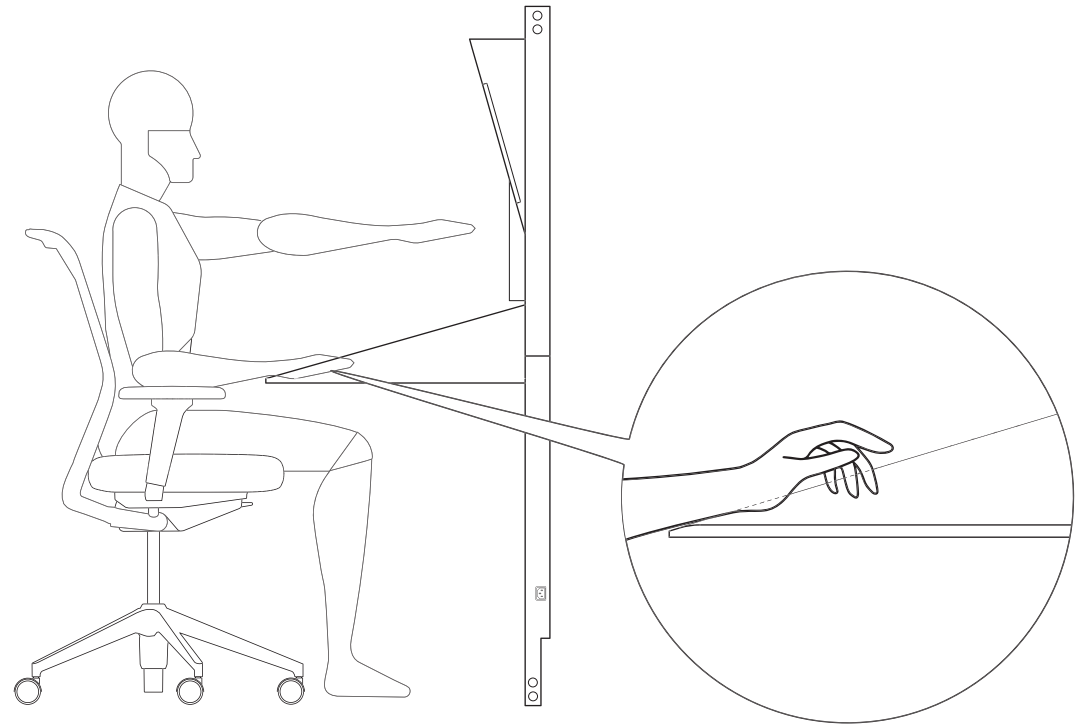

# ERGONOMICS

BEAKTOR's design reflects the ergonomic principles that counteract physical static-postural and visual stress, promoting comfort and preventing visual fatigue and musculoskeletal disorders.

Anthropometrically, the size, shape, and adjustability are reflected in BEAKTOR's work surface and control panel. These allow the user to place all desktop items and workstation components within optimal reach, making it easier to adopt ergonomic postures and comfort angles for the various parts of the body.

The edge of the work surface allows the wrist to stay in a neutral position.

BEAKTOR's vertical design favours acoustic, thermal and light comfort by incorporating perforated cork board and direct or diffuse lighting with a high colour rendering index (CRI>90).

To combat eye strain, BEAKTOR sets an 'eye-to-screen' distance of around 23 in/60 cm and an optimal field of vision in both the vertical and horizontal planes.